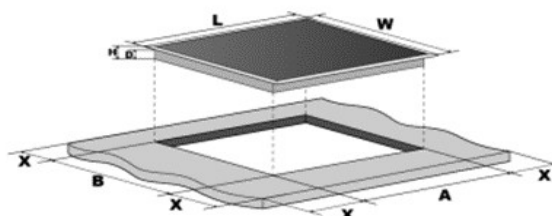

## Appliance Data Sheet

**Product Type**

**Electric Hob**

**Product Code**

**AQ3712BG**

**Product Description**

60cm Induction Eco Hob

### Features / Specification

Barcode	8422248610865
Colour	Black
Hob Surface Material	Ceramic
No of Cooking Zones	4
Heat Indicator Light	Yes
Timer	Yes
Child Safety Lock	Yes
Type of Control	Touch Control
Number of Power Levels	9
Keep Warm Function	No
Boost Function	Yes

### Dimensions & Technical Information

L(mm)	W(mm)	H(mm)	D(mm)	A(mm)	B(mm)	X(mm)
590	520	58	54	560	490	50 mini

Product Dimensions width x depth x height	590 x 520 x 58mm
Packed Dimensions width x depth x height	650 x 580 x 115mm
Product Weight (kg)	10 kg Packed / 8.5kg Unpacked
Cut Out Dimension	560 x 490mm
Total Power	2.8 - 7.2kW
Supply Connection	13 - 32A