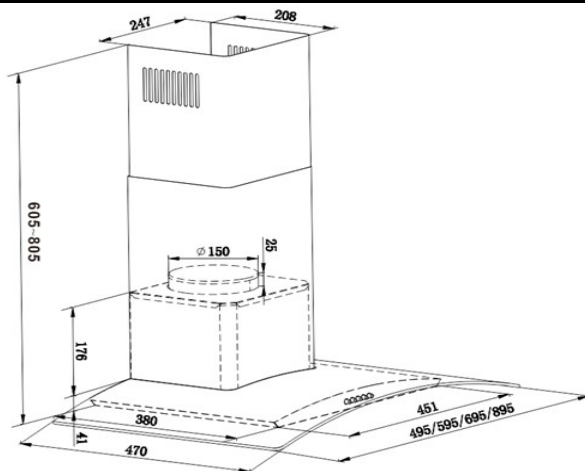

### Features / Specification

Barcode	8422248611091
Colour	Black
Hood Width	600mm
Fan Speeds	3
Extraction Rate	296.11 m3/h
Lights	2 x 1.5W LED
Grease Filter	1 x Aluminium Filters (5 layers)
Controls	Push Buttons
Noise Level	66.2 dB
Carbon Filters	No
Air Outlet Diameter	150mm
Motor Rating	220-240V - 50Hz 65W
Maximum Load	68 Watts
Chimney Extension	Min 605mm / Max 805mm

### Dimensions & Technical Information

Product Dimensions width x depth x height

595 x 470 x Min 605/Max 805mm

Packed Dimensions width x depth x height

640 x 250 x 520mm

Product Weight (kg)

10.5kg Packed / 8.5kg Unpacked