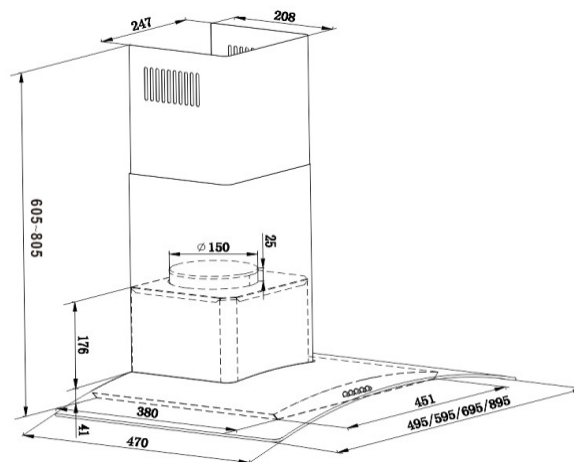

**Product Type**

**Cooker Hood**

**Product Code**

**AQ4201SS**

**Product Description**

60cm Curved Glass Chimney Hood

### Features / Specification

Barcode	8422248610766
Colour	Stainless Steel
Hood Width	595mm
Fan Speeds	3
Extraction Rate (EU66)	296.11 m3/h
Lights	2 x 1.5W LED
Grease Filter	1 x Aluminium Filters
Controls	Push Buttons
Noise Level	66.2 dB (A)
Carbon Filters	2 x TMFILT1
Air Outlet Diameter	150mm
Motor Rating	220-240V - 50Hz - 65W
Maximum Load	68 Watt
Chimney Extension	Min 564mm/Max 764mm

### Dimensions & Technical Information

Product Dimensions width x depth x height	595 x 470 x 605-805mm
Packed Dimensions width x depth x height	640 x 250 x 520mm
Product Weight (kg)	10.5 kg Packed 8.5kg Unpacked