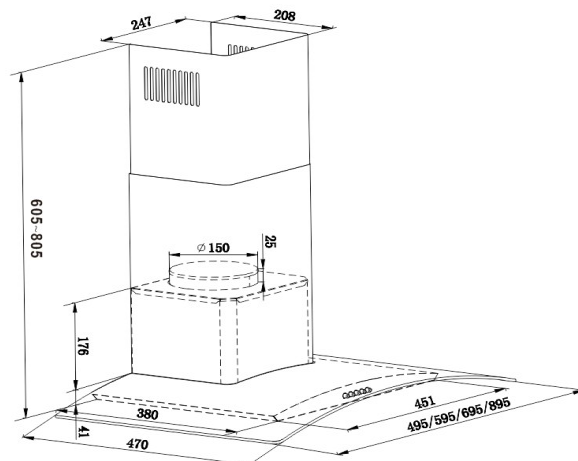

Appliance Data Sheet

Product Type

Cooker Hood

Product Code

AQ4202SS

Product Description

70cm Curved Glass Chimney Hood

Features / Specification

Barcode	8422248611107
Colour	Stainless Steel
Hood Width	695mm
Fan Speeds	3
Extraction Rate (EU66)	296.11 m3/h
Lights	2 x 1.5W LED
Grease Filter	1 x Aluminium Filters
Controls	Push Buttons
Noise Level	66.2 dB (A)
Carbon Filters	2 x TMFILT1
Air Outlet Diameter	150mm
Motor Rating	220-240V - 50Hz - 65W
Maximum Load	68 Watt
Chimney Extension	Min 564mm/Max 764mm

Dimensions & Technical Information

Product Dimensions width x depth x height	695 x 470 x 605-805mm
Packed Dimensions width x depth x height	740 x 250 x 520mm
Product Weight (kg)	11.7kg Packed / 9.5kg Unpacked