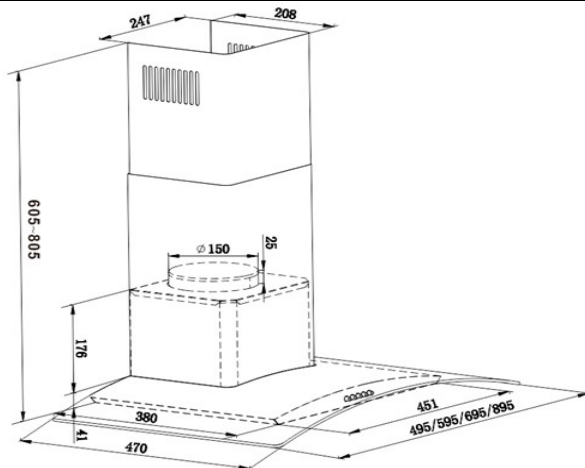

## Appliance Data Sheet

**Product Type**

**Cooker Hood**

**Product Code**

**AQ4203BK**

**Product Description**

90cm Glass Hood

### Features / Specification

Barcode	8422248611138
Colour	Black
Hood Width	900mm
Fan Speeds	3
Extraction Rate	296.11 m3/h
Lights	2 x 1.5W LED
Grease Filter	1 x Aluminium Filters (5 layers)
Controls	Push Buttons
Noise Level	66.2 dB
Carbon Filters	No
Air Outlet Diameter	150mm
Motor Rating	220-240V - 50Hz 65W
Maximum Load	68 Watts
Chimney Extension	Min 605mm/ Max 805mm

### Dimensions & Technical Information

Product Dimensions width x depth x height

895 x 470 x Min 605/Max 805mm

Packed Dimensions width x depth x height

940 x 250 x 520mm

Product Weight (kg)

13.5kg Packed / 11kg Unpacked