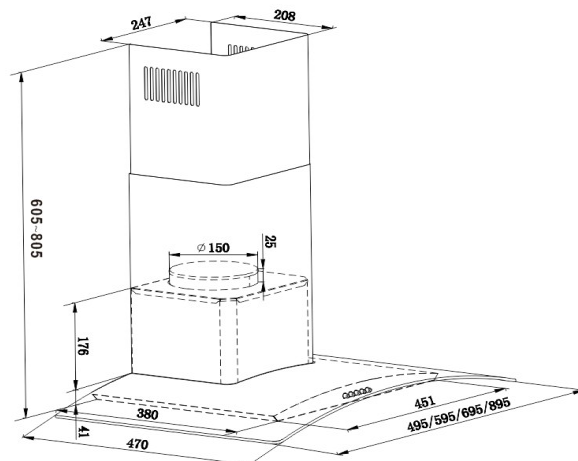

## Appliance Data Sheet

**Product Type**

**Cooker Hood**

**Product Code**

**AQ4203SS**

**Product Description**

90cm Curved Glass Chimney Hood

### Features / Specification

Barcode	8422248611121
Colour	Stainless Steel
Hood Width	895mm
Fan Speeds	3
Extraction Rate (EU66)	296.11 m3/h
Lights	2 x 1.5W LED
Grease Filter	1 x Aluminium Filters
Controls	Push Buttons
Noise Level	66.2 dB (A)
Carbon Filters	2 x TMFILT1
Air Outlet Diameter	150mm
Motor Rating	220-240V - 50Hz - 65W
Maximum Load	68 Watt
Chimney Extension	Min 564mm/Max 764mm

### Dimensions & Technical Information

Product Dimensions width x depth x height	895 x 470 x 605-805mm
Packed Dimensions width x depth x height	940 x 250 x 520mm
Product Weight (kg)	13.5kg Packed / 11kg Unpacked