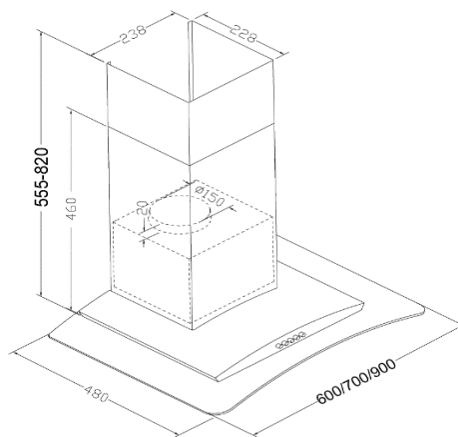

Appliance Data Sheet

Product Type

Cooker Hood

Product Code

AQ4251BK

Product Description

60cm Curved Glass Hood Black With LED

Features / Specification

Barcode	8422248611534
Colour	Black and Glass
Hood Width	600mm
Fan Speeds	3
Extraction Rate EU66	320.4 m3/h
Lights	2 x 1.5W LED + 6W
Grease Filter	1 x Aluminium Filter
Controls	Push Buttons
Noise Level	66dB (A)
Carbon Filters	2 x AMFILT3 (7003080001)
Air Outlet Diameter	150mm or 125mm
Motor Rating	220-240V - 50Hz - 65W
Maximum Load	74 Watt
Chimney Extension	Min 430mm/Max 795mm

Dimensions & Technical Information

Product Dimensions width x depth x height	600 x 480 x Min 555/Max 820mm
Chimney Extension width x depth x height	238 x 228 x 430/ 375mm
Packed Dimensions width x depth x height	650 x 262 x 530mm
Product Weight (kg)	10.5kg Packed / 8.5kg Unpacked