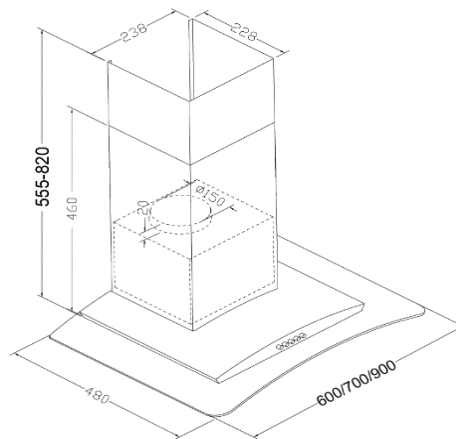

Appliance Data Sheet

Product Type

Cooker Hood

Product Code

AQ4251SS

Product Description

60cm Curved Glass Hood S/Steel With LED

Features / Specification

Barcode	8422248611558
Colour	Stainless Steel and Glass
Hood Width	600mm
Fan Speeds	3
Extraction Rate EU66	320.4 m3/h
Lights	2 x 1.5W LED + 6W
Grease Filter	1 x Aluminium Filter
Controls	Push Buttons
Noise Level	66dB (A)
Carbon Filters	2 x AMFILT3 (7003080001)
Air Outlet Diameter	150mm or 125mm
Motor Rating	220-240V - 50Hz - 65W
Maximum Load	74 Watt
Chimney Extension	Min 430mm/Max 795mm

Dimensions & Technical Information

Product Dimensions width x depth x height	600 x 480 x Min 555/Max 820mm
Chimney Extension width x depth x height	238 x 228 x 430/ 375mm
Packed Dimensions width x depth x height	650 x 262 x 530mm
Product Weight (kg)	10.5kg Packed / 8.5kg Unpacked