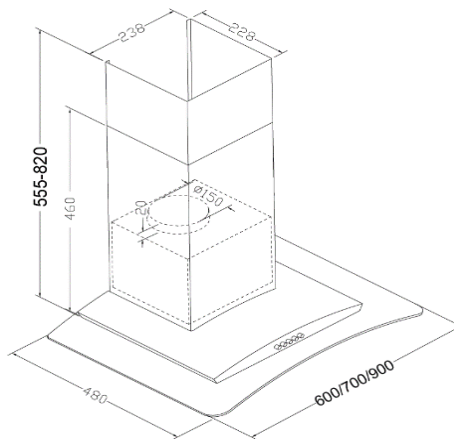

## Appliance Data Sheet

**Product Type**

**Cooker Hood**

**Product Code**

**AQ4252BK**

**Product Description**

70cm Curved Glass Hood Black With LED

### Features / Specification

Barcode	8422248611336
Colour	Black and Glass
Hood Width	700mm
Fan Speeds	3
Extraction Rate EU66	320.4 m3/h
Lights	2 x 1.5W LED + 6W
Grease Filter	1 x Aluminium Filter
Controls	Push Buttons
Noise Level	66dB (A)
Carbon Filters	2 x AMFILT3 (7003080001)
Air Outlet Diameter	150mm or 125mm
Motor Rating	220-240V - 50Hz - 65W
Maximum Load	74 Watt
Chimney Extension	Min 430mm/Max 795mm

### Dimensions & Technical Information

Product Dimensions width x depth x height	700 x 480 x Min 555/Max 820mm
Chimney Extension width x depth x height	238 x 228 x 430/ 375mm
Packed Dimensions width x depth x height	750 x 277 x 530mm
Product Weight (kg)	11.7kg Packed / 9.2kg Unpacked