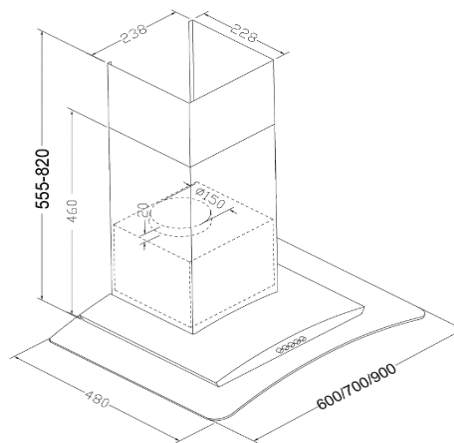

## Appliance Data Sheet

**Product Type**

**Cooker Hood**

**Product Code**

**AQ4253BK**

**Product Description**

90cm Curved Glass Hood Black With LED

### Features / Specification

Barcode	8422248611367
Colour	Black and Glass
Hood Width	900mm
Fan Speeds	3
Extraction Rate EU66	320.4 m3/h
Lights	2 x 1.5W LED + 6W
Grease Filter	1 x Aluminium Filter
Controls	Push Buttons
Noise Level	66dB (A)
Carbon Filters	2 x AMFILT3 (7003080001)
Air Outlet Diameter	150mm or 125mm
Motor Rating	220-240V - 50Hz - 65W
Maximum Load	74 Watt
Chimney Extension	Min 430mm/Max 795mm

### Dimensions & Technical Information

Product Dimensions width x depth x height	900 x 480 x Min 555/Max 820mm
Chimney Extension width x depth x height	238 x 228 x 430/ 375mm
Packed Dimensions width x depth x height	950 x 296 x 530mm
Product Weight (kg)	13.4kg Packed / 10.6kg Unpacked