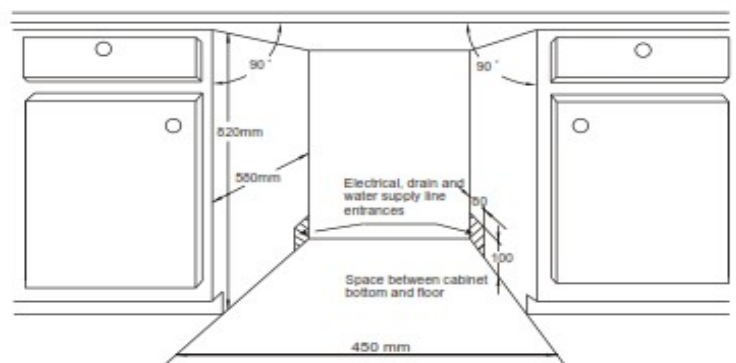

Appliance Data Sheet

Product Type

Dishwasher

Product Code

AQ7001

Product Description

45cm Built-In Dishwasher

Features / Specification

Barcode	8422248609418
Capacity (place settings)	9
Delay Start	3/6/9 Hours
Adjustable Upper Basket	Yes
Third Layer Cutlery Basket	No
Child Lock	No
Dual Zone Wash	No
Number of Programmes	9
Type of Control	Electronic
Type of Heating Element	Hidden
Drying Type	Natural Drying

Dimensions & Technical Information

Product Dimensions width x depth x height	448 * 550 * 815mm
Packed Dimensions width x depth x height	495 * 645 * 871mm
Product Weight (kg)	32
Max Power	1930w

Guarantees: