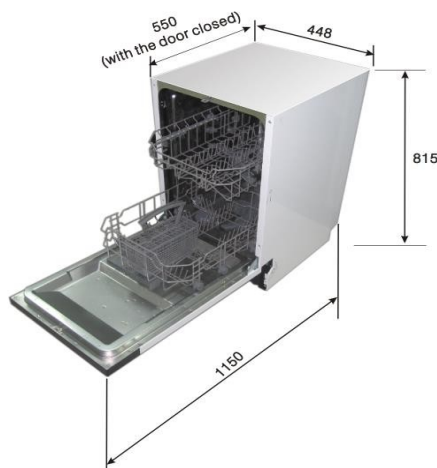

Appliance Data Sheet

Product Type

Dishwasher

Product Code

AQ7001

Product Description

45cm Built-In Dishwasher

Features / Specification

Barcode	8422248609418
Capacity (place settings)	9
Delay Start	3/6/9 Hours
Adjustable Upper Basket	Yes
Third Layer Cutlery Basket	No
Child Lock	No
Dual Zone Wash	No
Number of Programmes	9
Type of Control	Electronic
Type of Heating Element	Hidden
Drying Type	Natural Drying

Dimensions & Technical Information

Product Dimensions width x depth x height	448 * 550 * 815mm
Packed Dimensions width x depth x height	495 * 645 * 871mm
Product Weight (kg)	32
Max Power	1930w

Guarantees: