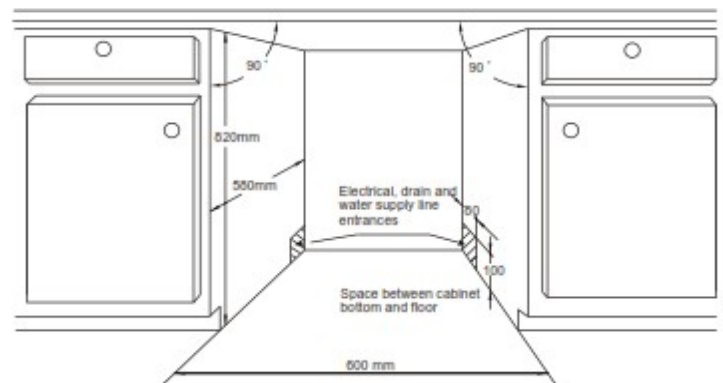

Product Type

Dishwasher

Product Code

AQ7002

Product Description

60cm Built-In Dishwasher

Features / Specification

Barcode	8422248609425
Capacity (place settings)	12
Delay Start	3/6/9 Hours
Adjustable Upper Basket	Yes
Third Layer Cutlery Basket	No
Child Lock	No
Dual Zone Wash	No
Number of Programmes	5
Type of Control	Electronic
Type of Heating Element	Hidden
Drying Type	Natural Drying

Dimensions & Technical Information

Product Dimensions width x depth x height	595 * 540 * 815mm
Packed Dimensions width x depth x height	635 * 630 * 872mm
Product Weight (kg)	37
Max Power	2100w

Guarantees: