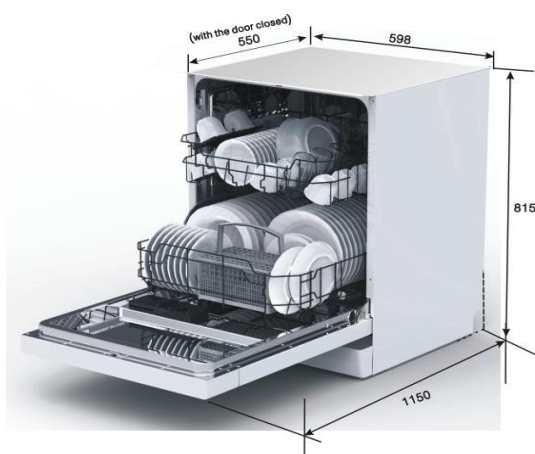

Product Type

Dishwasher

Product Code

AQ7002

Product Description

60cm Built-In Dishwasher

Features / Specification

Barcode	8422248609425
Capacity (place settings)	12
Delay Start	3/6/9 Hours
Adjustable Upper Basket	Yes
Third Layer Cutlery Basket	No
Child Lock	No
Dual Zone Wash	No
Number of Programmes	5
Type of Control	Electronic
Type of Heating Element	Hidden
Drying Type	Natural Drying

Dimensions & Technical Information

Product Dimensions width x depth x height	595 * 540 * 815mm
Packed Dimensions width x depth x height	635 * 630 * 872mm
Product Weight (kg)	37
Max Power	2100w

Guarantees: