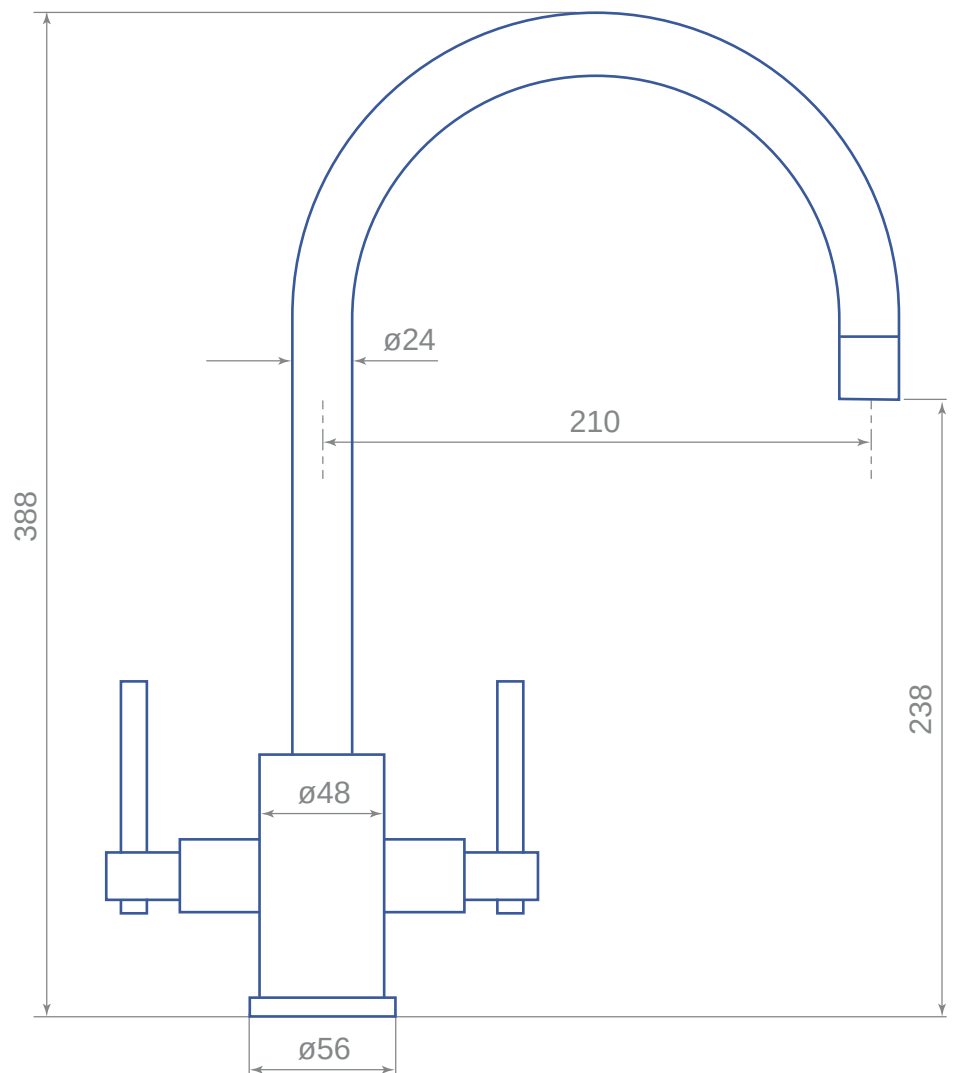

Features

5 Year Warranty

Twin lever design with swan neck spout

Suitable for minimum 0.3 bar pressure or above

Tap height 388mm Spout reach 210mm

Flow aerator for controlled water delivery

56mm base diameter (with base plate fitted), 35mm cut-out

WRAS Approved product