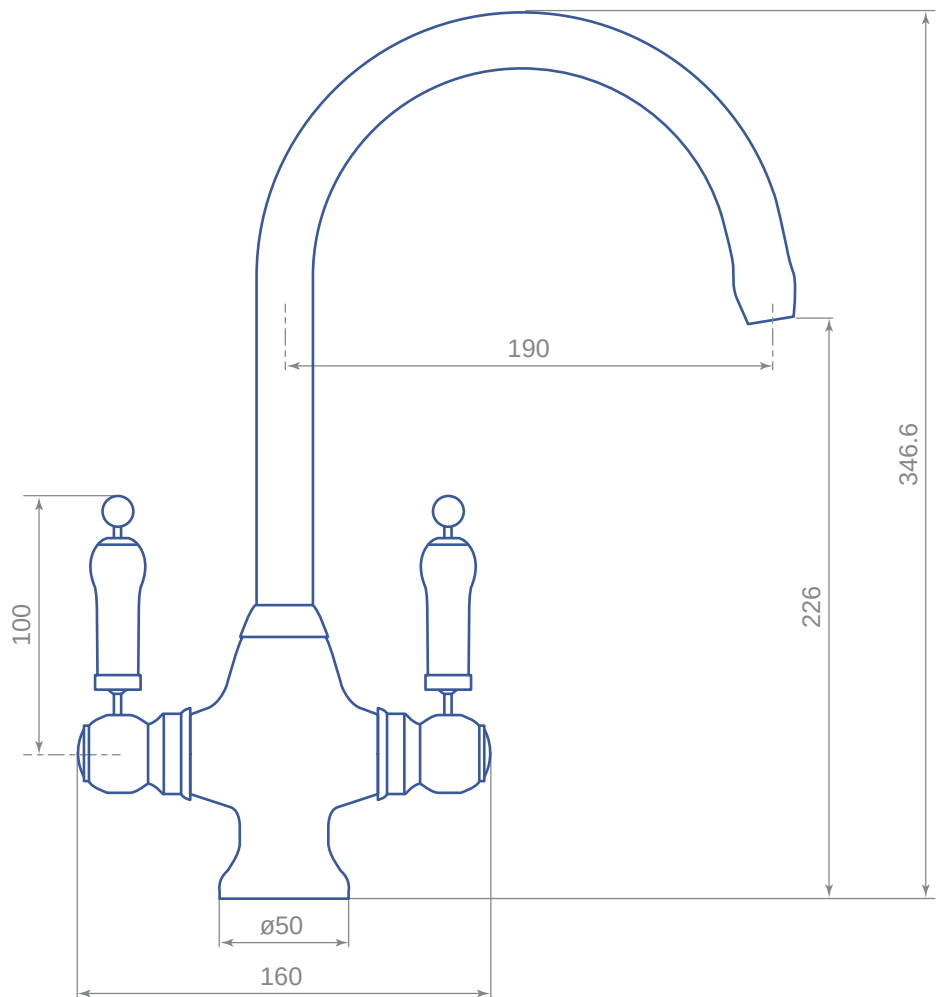

Available colours

LLANDAFF LAMINATES LTD

DISTRIBUTORS OF DECORATIVE LAMINATES, WORKTOPS, SHEET MATERIALS, APPLIANCES & KITCHEN PRODUCTS

Unit B, Capital Point,
Capital Business Park,
Parkway, Cardiff, CF3 2PY

02920 777 333

www.llandafflaminates.co.uk

sales@llandafflaminates.co.uk