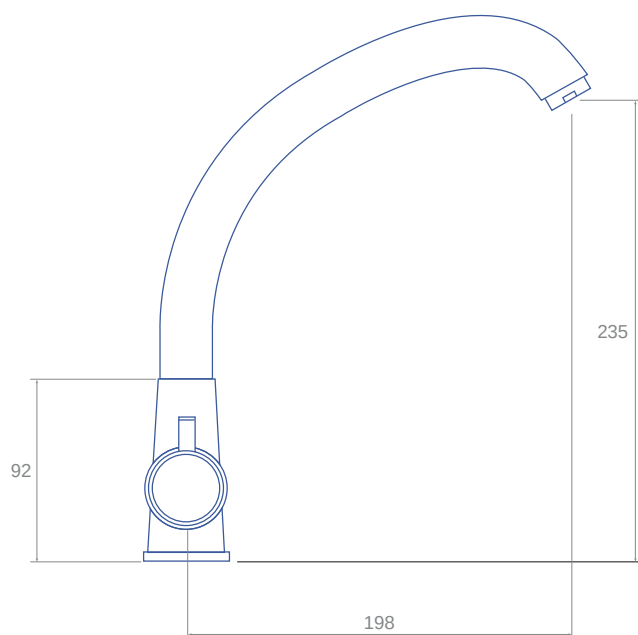

### Features

5 Year Warranty

Twin lever cruciform design with  
"J" neck spout

Suitable for minimum 0.3 bar pressure  
or above

Height to underside of spout 235mm,  
spout reach 198mm

Flow aerator for controlled water  
delivery

46mm base diameter, 35mm cut-out

WRAS Approved product