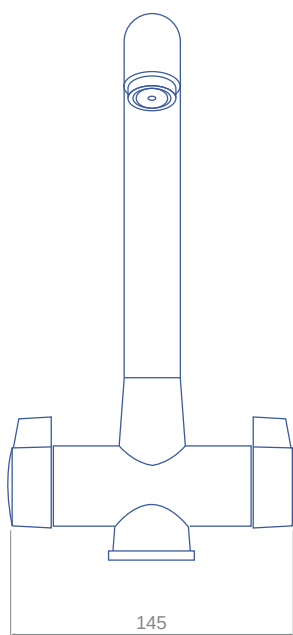

### Features

5 Year Warranty

Twin lever cruciform design with  
"J" neck spout

Suitable for minimum 0.3 bar pressure  
or above

Height to underside of spout 235mm,  
spout reach 198mm

Flow aerator for controlled water  
delivery

46mm base diameter, 35mm cut-out

WRAS Approved product