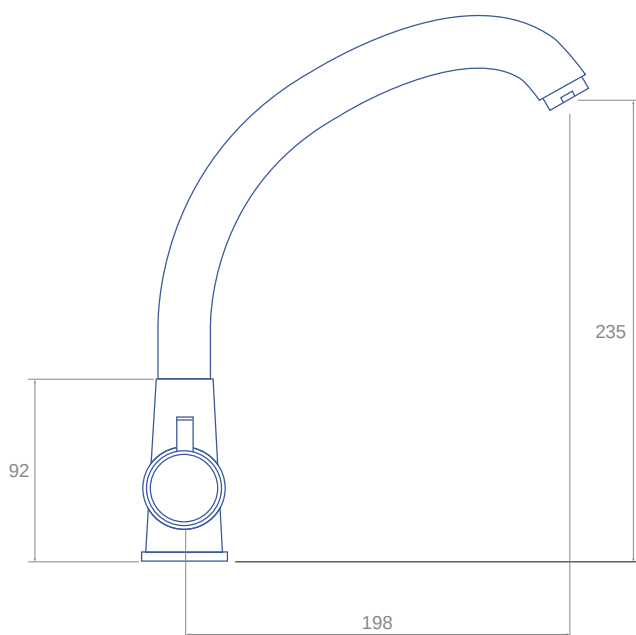

### Features

5 Year Warranty

Twin lever cruciform design with  
"J" neck spout

Suitable for minimum 0.3 bar pressure  
or above

Height to underside of spout 235mm,  
spout reach 198mm

Flow aerator for controlled water  
delivery

46mm base diameter, 35mm cut-out

WRAS Approved product