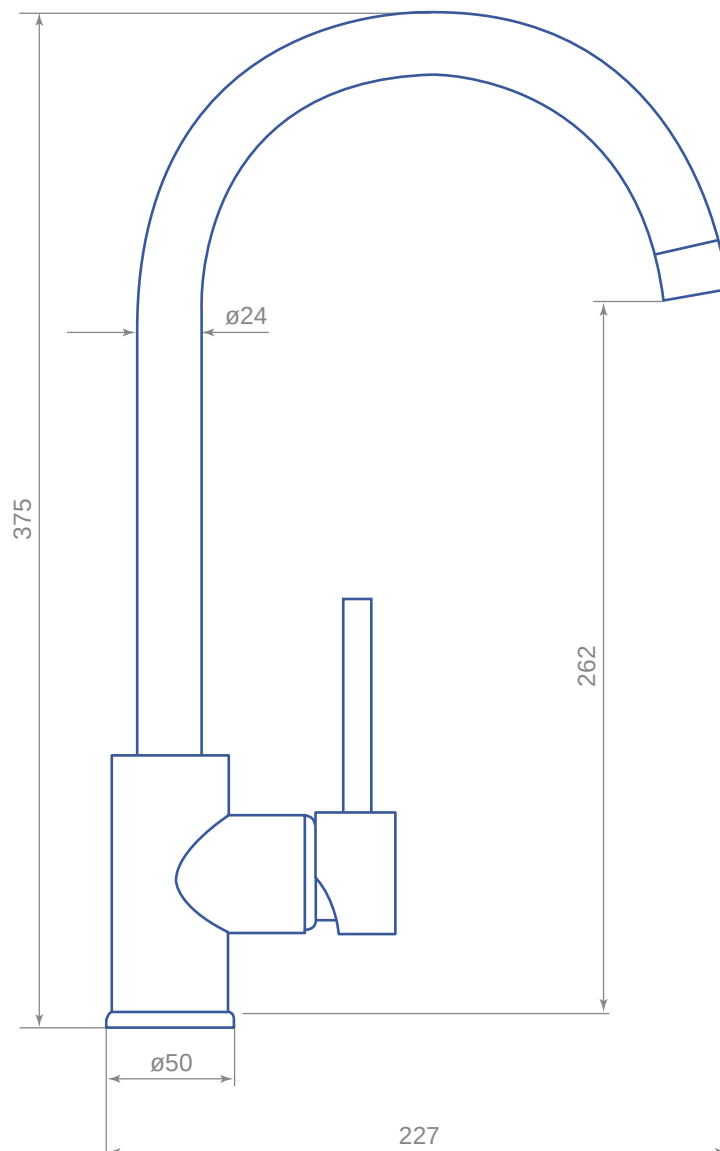

Merlin Brushed Steel

Features

5 Year Warranty

Single lever design with swan neck spout

Suitable for minimum 0.3 bar pressure or above

Flow aerator for controlled water delivery

Tap height 375mm Spout reach 227mm)

50mm base diameter, 35mm cut-out

WRAS Approved product

LLANDAFF LAMINATES LTD

DISTRIBUTORS OF DECORATIVE LAMINATES, WORKTOPS, SHEET MATERIALS,
APPLIANCES & KITCHEN PRODUCTS

Unit B, Capital Point,
Capital Business Park,
Parkway, Cardiff, CF3 2PY