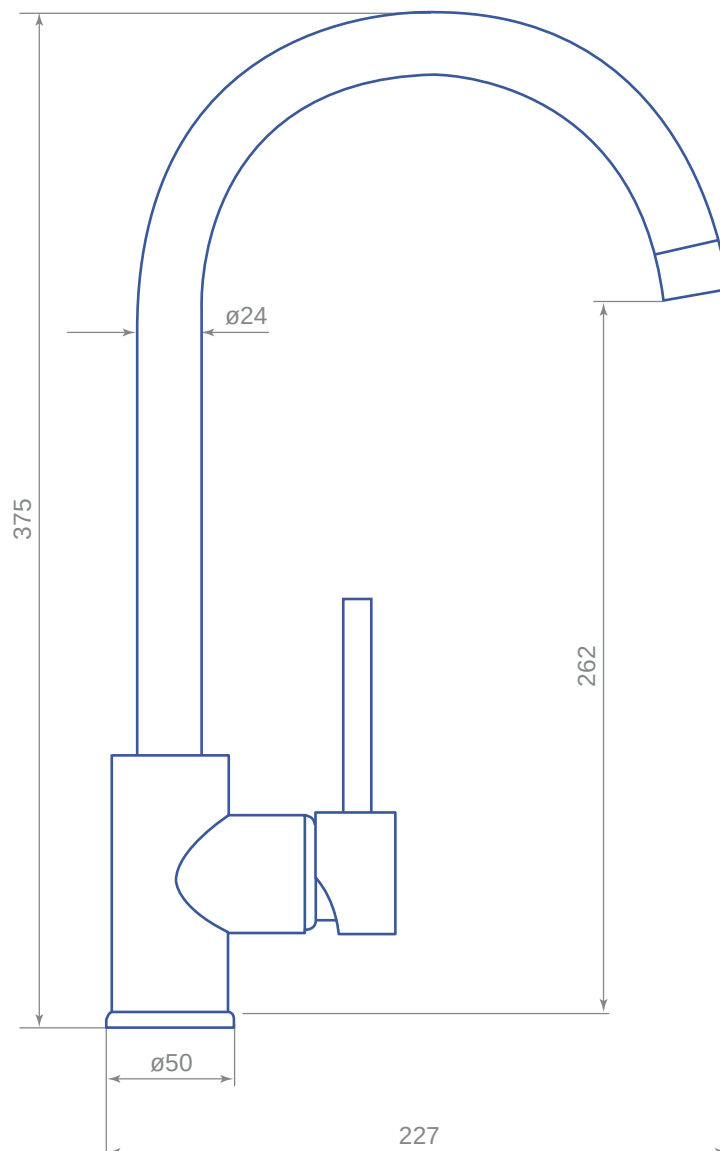

Features

5 Year Warranty

Single lever design with swan neck spout

Suitable for minimum 0.3 bar pressure or above

Flow aerator for controlled water delivery

Tap height 375mm Spout reach 227mm)

50mm base diameter, 35mm cut-out

WRAS Approved product