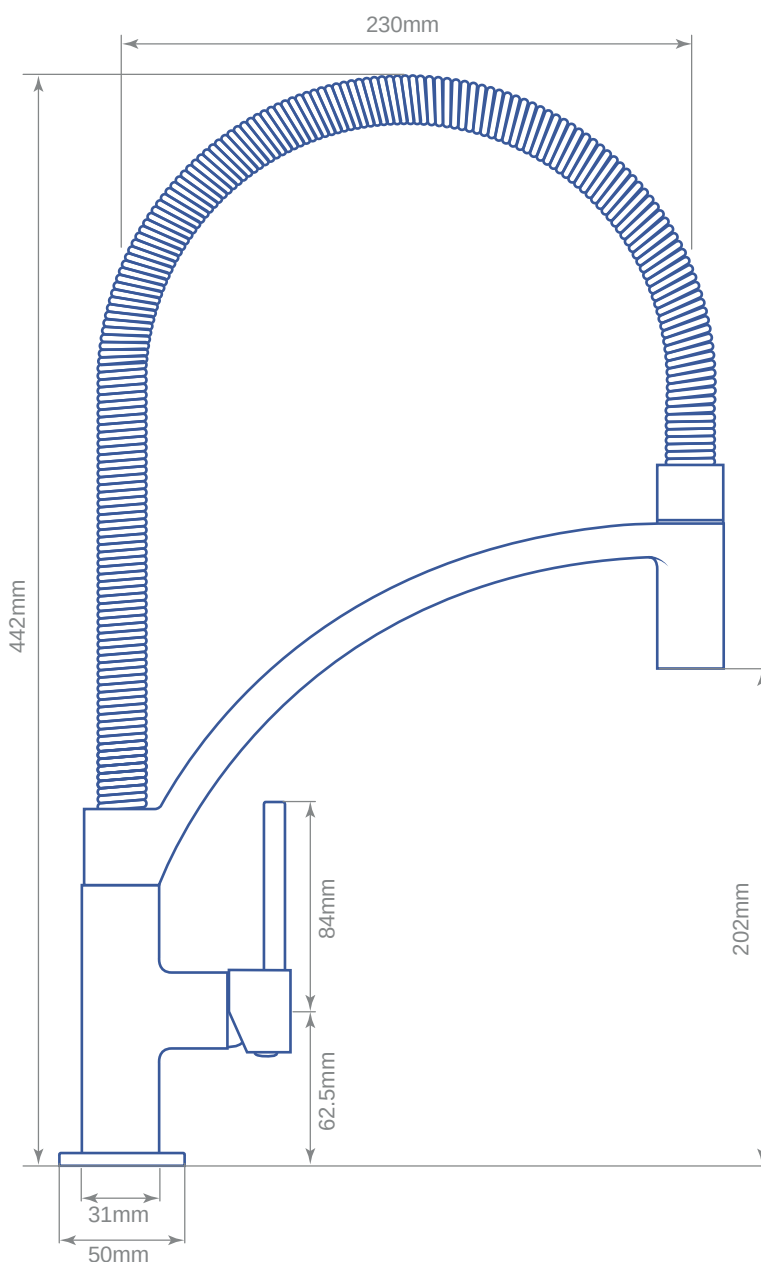

Parini Black/ Brushed

Features

5 Year Warranty

Single lever design with pull out hose spray feature

Suitable for water systems with minimum 0.7 bar pressure

Tap height 442mm Spout reach 230mm (in fixed position)

Flow aerator for controlled water delivery

50mm base diameter (with base plate fitted) 35mm cut-out

WRAS approved cartridges, and flexi tails

LLANDAFF LAMINATES LTD

DISTRIBUTORS OF DECORATIVE LAMINATES, WORKTOPS, SHEET MATERIALS,
APPLIANCES & KITCHEN PRODUCTS