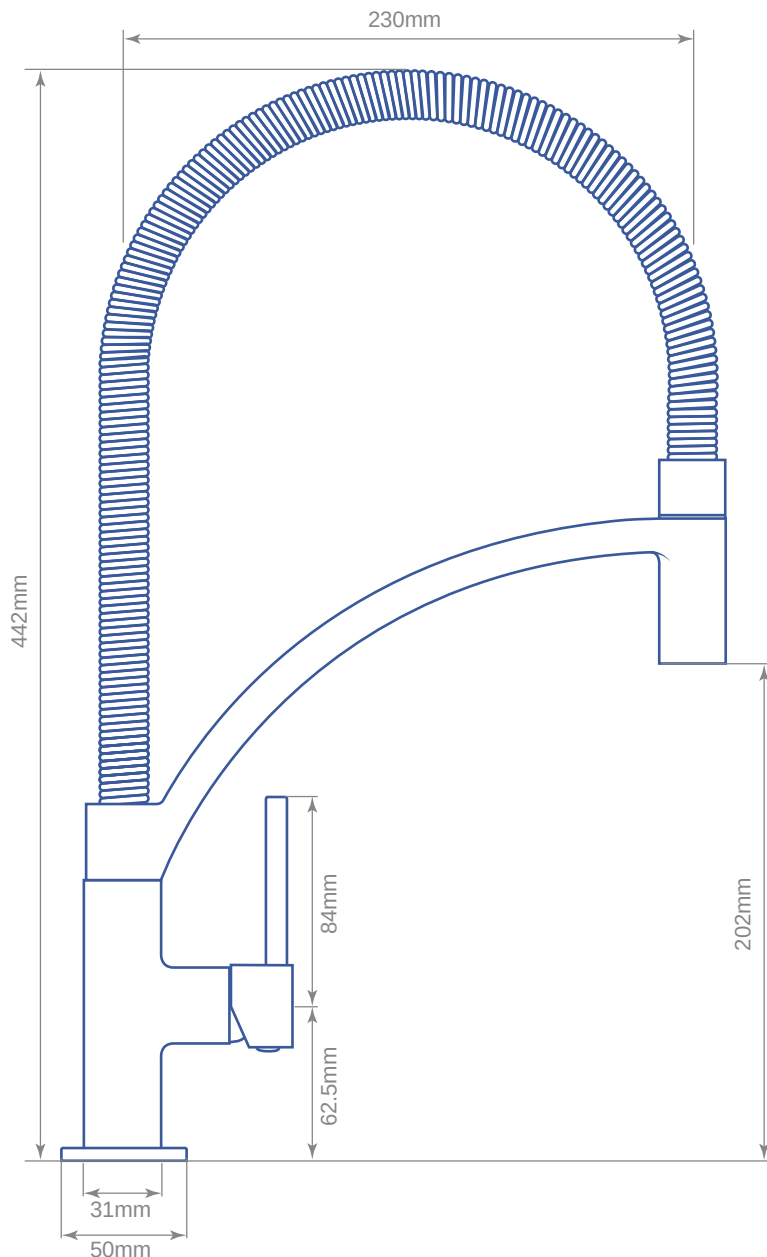

Parini Black/ Chrome

Features

5 Year Warranty

Single lever design with pull out hose spray feature

Suitable for water systems with minimum 0.7 bar pressure

Tap height 442mm Spout reach 230mm (in fixed position)

Flow aerator for controlled water delivery

50mm base diameter (with base plate fitted) 35mm cut-out

WRAS approved cartridges, and flexi tails

LLANDAFF LAMINATES LTD

DISTRIBUTORS OF DECORATIVE LAMINATES, WORKTOPS, SHEET MATERIALS,
APPLIANCES & KITCHEN PRODUCTS