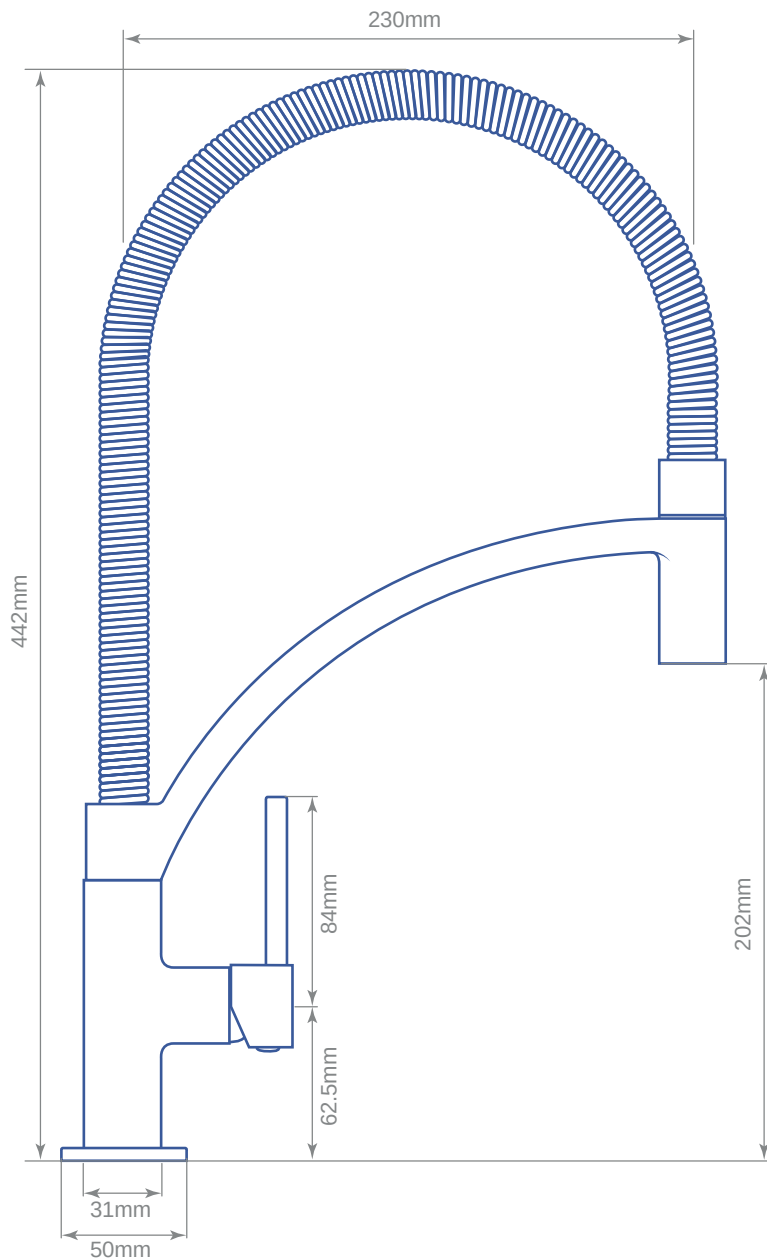

### Features

5 Year Warranty

Single lever design with pull out hose spray feature

Suitable for water systems with minimum 0.7 bar pressure

Tap height 442mm Spout reach 230mm (in fixed position)

Flow aerator for controlled water delivery

50mm base diameter (with base plate fitted) 35mm cut-out

WRAS approved cartridges, and flexi tails