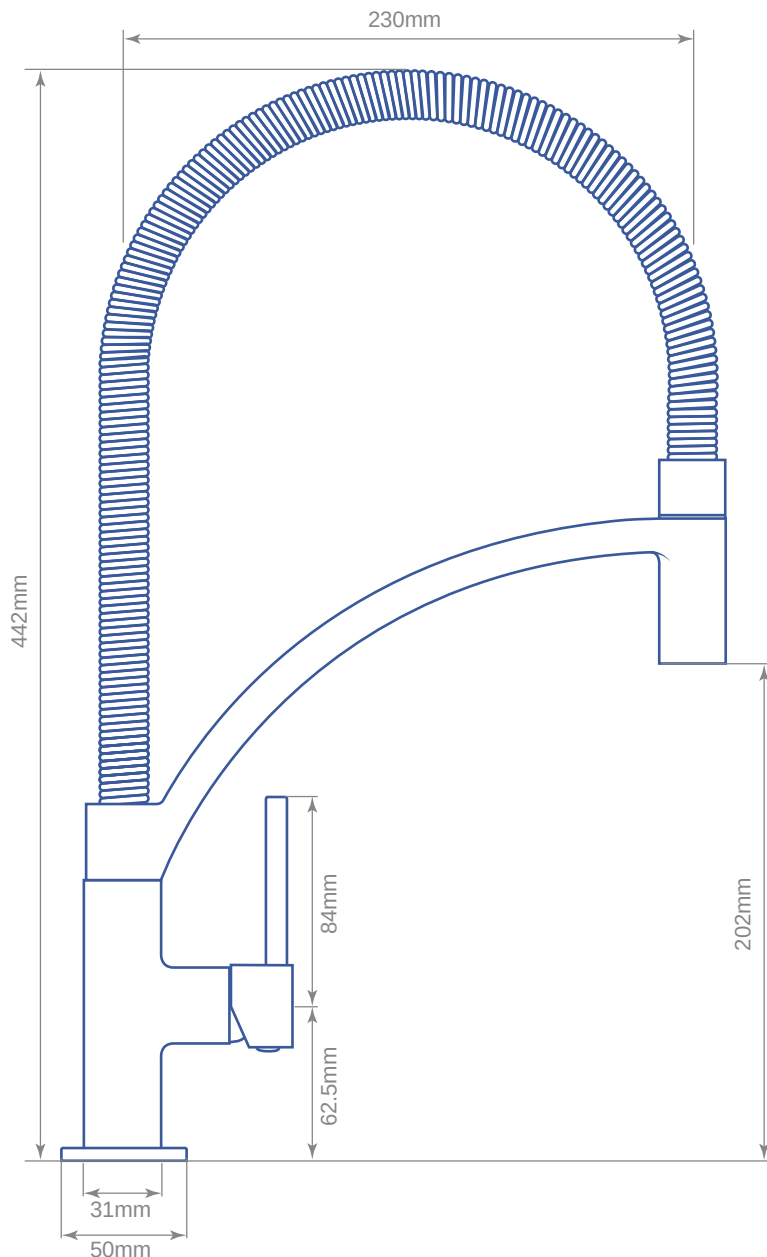

### Features

5 Year Warranty

Single lever design with pull out hose spray feature

Suitable for water systems with minimum 0.7 bar pressure

Tap height 442mm Spout reach 230mm (in fixed position)

Flow aerator for controlled water delivery

50mm base diameter (with base plate fitted) 35mm cut-out

WRAS approved cartridges, and flexi tails