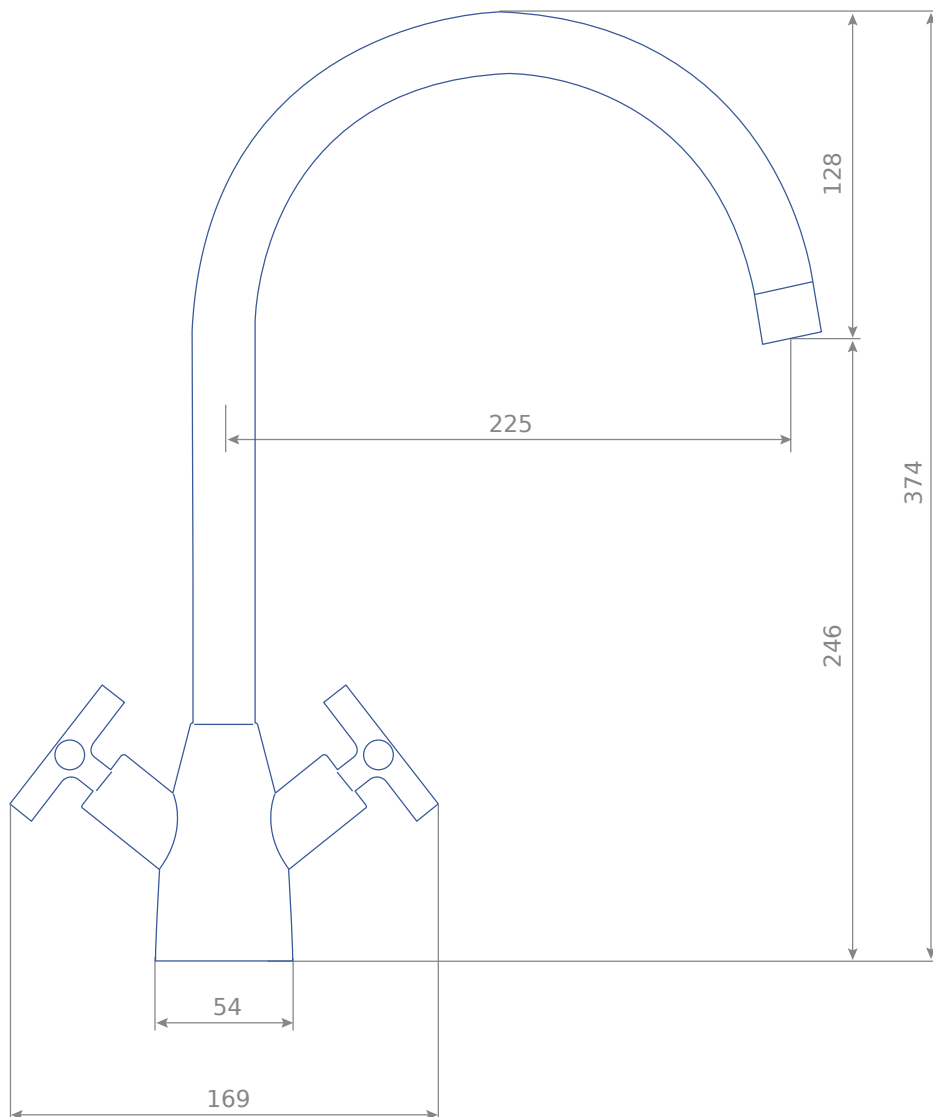

Sagan Brushed

Features

5 Year Warranty

Twin cross lever design with swan neck spout

Suitable for minimum 0.3 bar pressure or above

Tap height 374mm Spout reach 225mm

Flow aerator for controlled water delivery

54mm base diameter, 35mm cut-out

WRAS Approved product

LLANDAFF LAMINATES LTD

DISTRIBUTORS OF DECORATIVE LAMINATES, WORKTOPS, SHEET MATERIALS, APPLIANCES & KITCHEN PRODUCTS

Unit B, Capital Point,
Capital Business Park,
Parkway, Cardiff, CF3 2PY