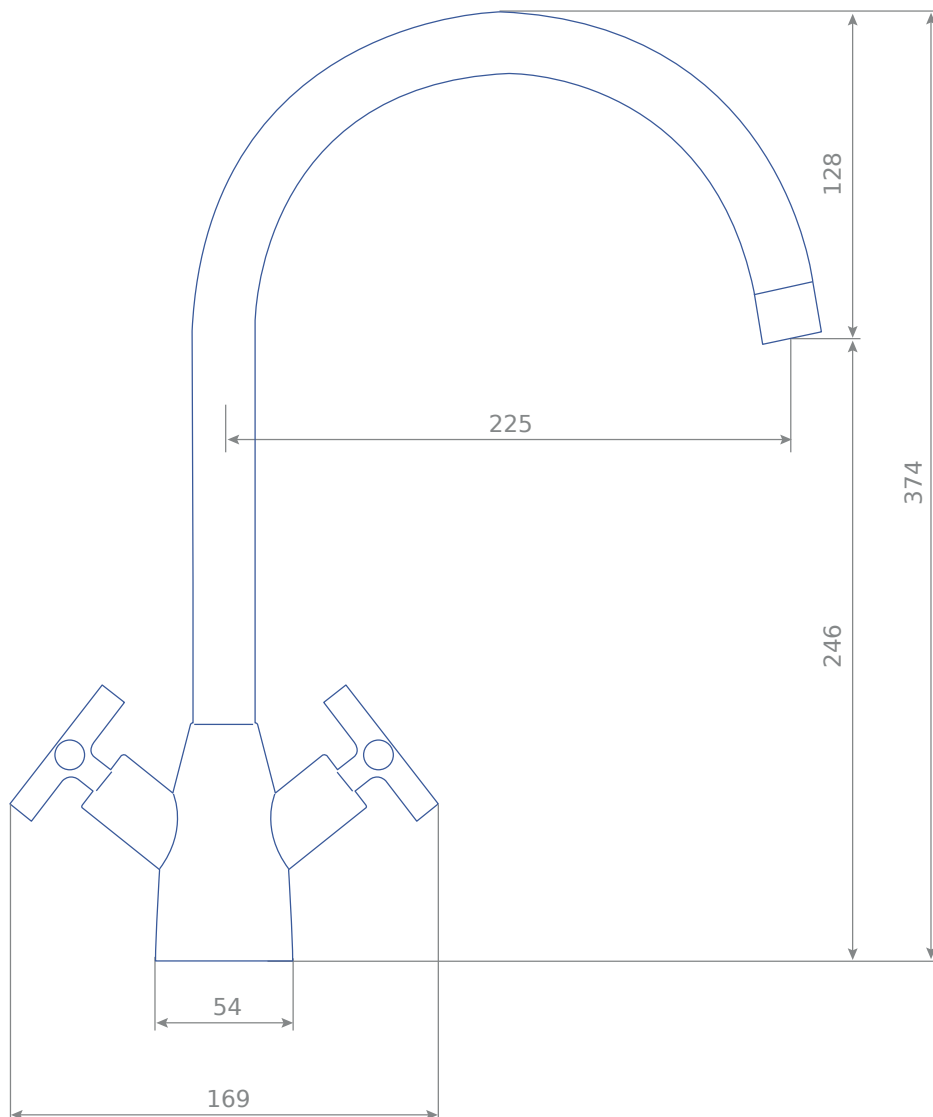

Features

5 Year Warranty

Twin cross lever design with swan neck spout

Suitable for minimum 0.3 bar pressure or above

Tap height 374mm Spout reach 225mm

Flow aerator for controlled water delivery

54mm base diameter, 35mm cut-out

WRAS Approved product