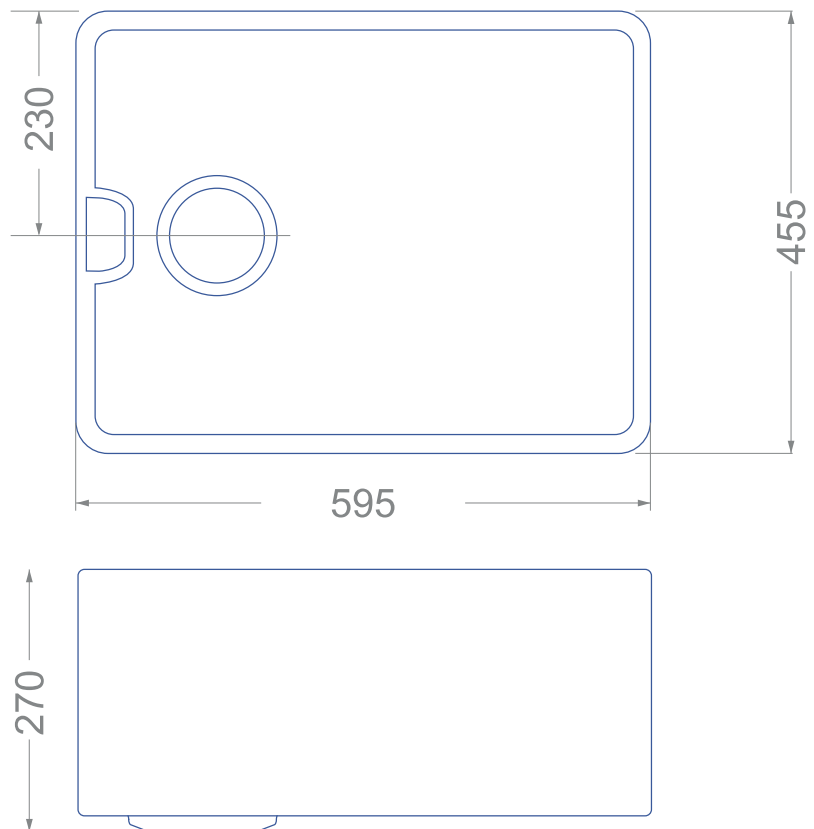

Features

- Lifetime Manufacturers Warranty
- CE Approved
- 595mm x 455mm x 250mm overall size
- FFC (Fine fireclay material) with hygienic glazed surface
- Supplied complete with 1x90mm waste (chrome finish)
- Minimum cabinet width required (600mm for bowl) or custom housing
- Waste disposal compatible
- +/- 2% tolerance in manufacturing

**LIFETIME
WARRANTY**

**CE
APPROVED**