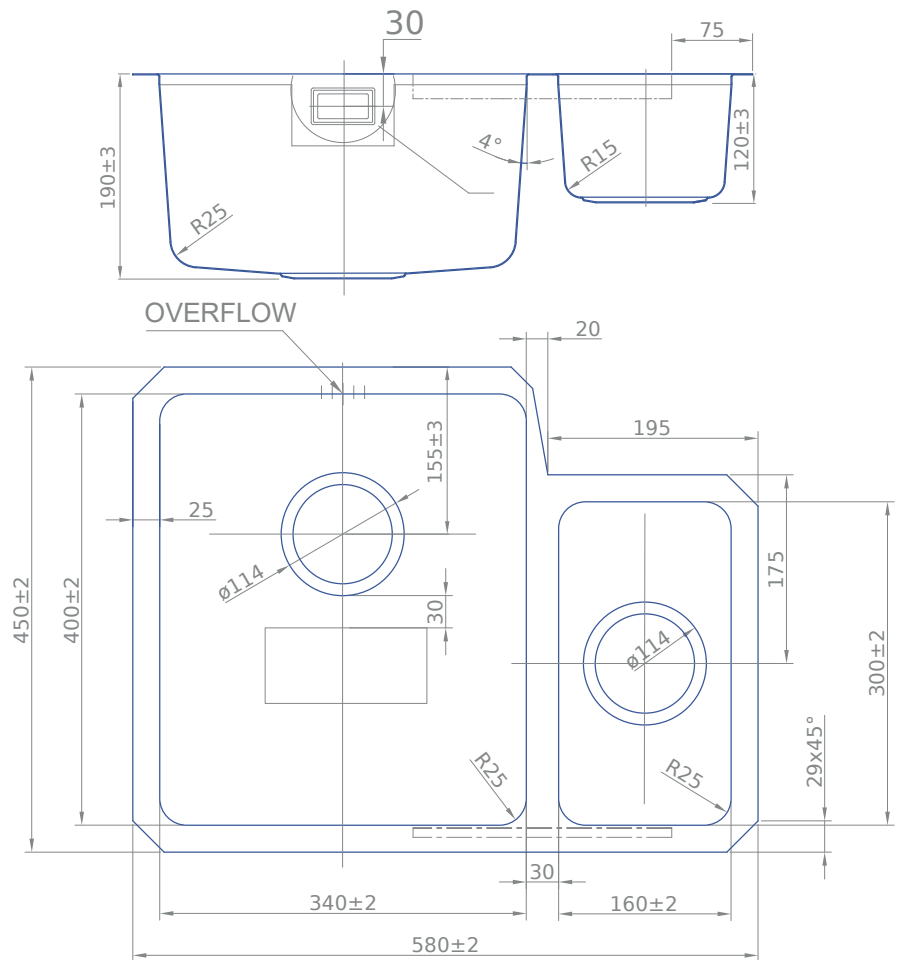

DRACO

Left Hand (Main Bowl) 1.5 Bowl Undermount

Features

Lifetime Warranty

CE Approved

580mm x 450mm overall size, 190mm deep main bowl

Internal 340mm x 400mm (main bowl)
160mm x 300mm (small bowl)

ss304 (0.8mm) steel, powder coated underside

Supplied complete with wastes and hygienic overflow

Minimum cabinet width required 600mm,

Waste disposal compatible

Overflow specifications

LLANDAFF LAMINATES LTD

DISTRIBUTORS OF DECORATIVE LAMINATES, WORKTOPS, SHEET MATERIALS, APPLIANCES & KITCHEN PRODUCTS