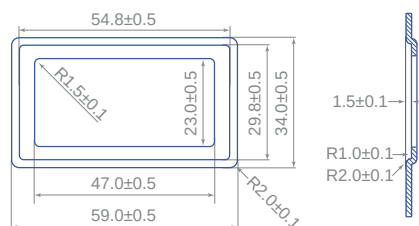

DRACO

Left Hand (Main Bowl) 1.5 Bowl Undermount

Features

Lifetime Warranty

CE Approved

580mm x 450mm overall size, 190mm deep main bowl

Internal 340mm x 400mm (main bowl)
160mm x 300mm (small bowl)

ss304 (0.8mm) steel, powder coated underside

Supplied complete with wastes and hygienic overflow

Minimum cabinet width required 600mm,

Waste disposal compatible

Overflow specifications

LLANDAFF LAMINATES LTD

DISTRIBUTORS OF DECORATIVE LAMINATES, WORKTOPS, SHEET MATERIALS, APPLIANCES & KITCHEN PRODUCTS