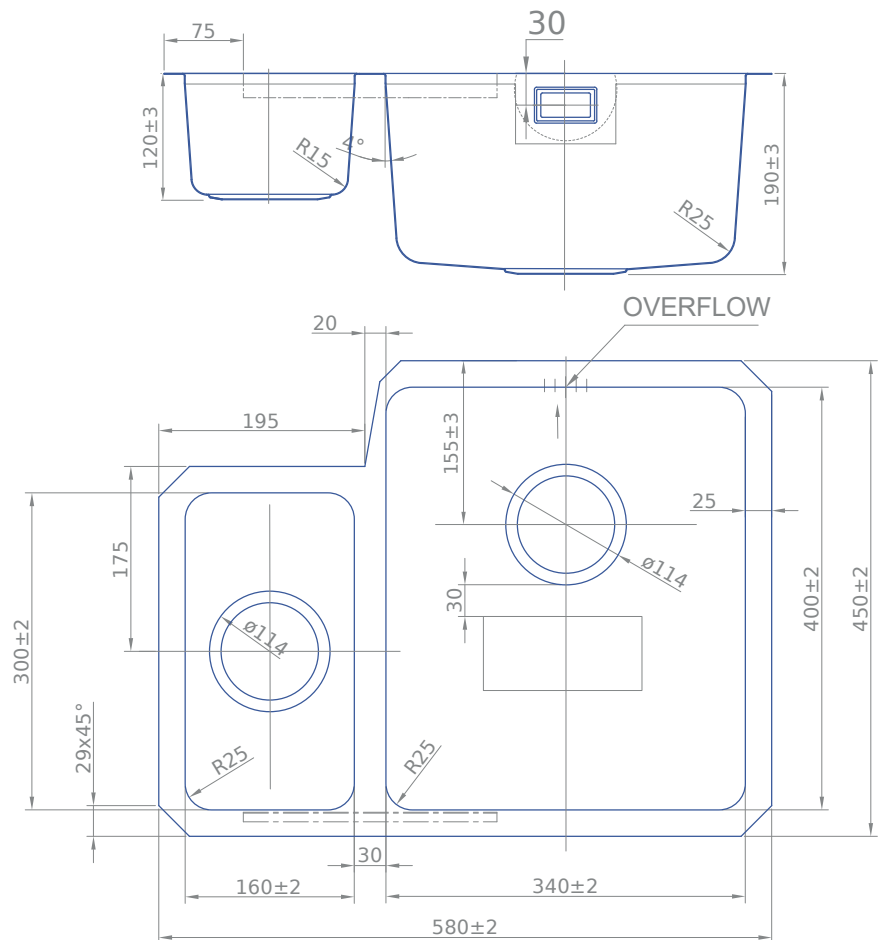

DRACO

Right Hand (Main Bowl)
1.5 Bowl
Undermount

Features

Lifetime Warranty

CE Approved

580mm x 450mm overall size, 190mm deep main bowl

Internal 340mm x 400mm (main bowl)
160mm x 300mm (small bowl)

ss304 (0.8mm) steel, powder coated underside

Supplied complete with wastes and hygienic overflow

Minimum cabinet width required 600mm,

Waste disposal compatible

LIFETIME WARRANTY

CE APPROVED

Overflow specifications

LLANDAFF LAMINATES LTD

DISTRIBUTORS OF DECORATIVE LAMINATES, WORKTOPS, SHEET MATERIALS, APPLIANCES & KITCHEN PRODUCTS