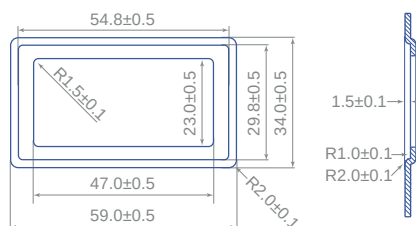

DRACO

Right Hand (Main Bowl)
1.5 Bowl
Undermount

Features

Lifetime Warranty

CE Approved

580mm x 450mm overall size, 190mm deep main bowl

Internal 340mm x 400mm (main bowl)
160mm x 300mm (small bowl)

ss304 (0.8mm) steel, powder coated underside

Supplied complete with wastes and hygienic overflow

Minimum cabinet width required 600mm,

Waste disposal compatible

LIFETIME WARRANTY

CE APPROVED

Overflow specifications

LLANDAFF LAMINATES LTD

DISTRIBUTORS OF DECORATIVE LAMINATES, WORKTOPS, SHEET MATERIALS, APPLIANCES & KITCHEN PRODUCTS