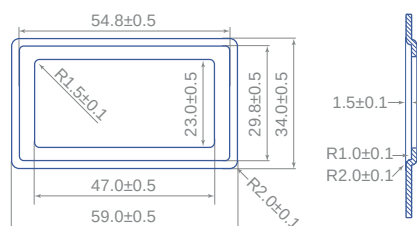

DRACO

Reversible
1.5 Bowl Undermount

Features

Lifetime Warranty

CE Approved

580mm x 450mm overall size, 190mm deep main bowl

Internal 340mm x 400mm (main bowl)
160mm x 300mm (small bowl)

ss304 (0.8mm) steel, powder coated underside

Supplied complete with wastes and hygienic overflow

Minimum cabinet width required 600mm,

Waste disposal compatible

LIFETIME WARRANTY

CE APPROVED

Overflow specifications

LLANDAFF LAMINATES LTD

DISTRIBUTORS OF DECORATIVE LAMINATES, WORKTOPS, SHEET MATERIALS, APPLIANCES & KITCHEN PRODUCTS