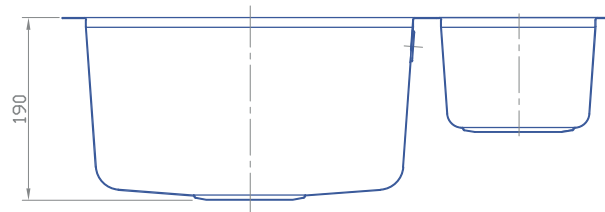

DRACO

Reversible
1.5 Bowl Undermount

Features

Lifetime Warranty

CE Approved

580mm x 450mm overall size, 190mm deep main bowl

Internal 340mm x 400mm (main bowl)
160mm x 300mm (small bowl)

ss304 (0.8mm) steel, powder coated underside

Supplied complete with wastes and hygienic overflow

Minimum cabinet width required 600mm,

Waste disposal compatible

LIFETIME WARRANTY

CE APPROVED

Overflow specifications

LLANDAFF LAMINATES LTD

DISTRIBUTORS OF DECORATIVE LAMINATES, WORKTOPS, SHEET MATERIALS, APPLIANCES & KITCHEN PRODUCTS