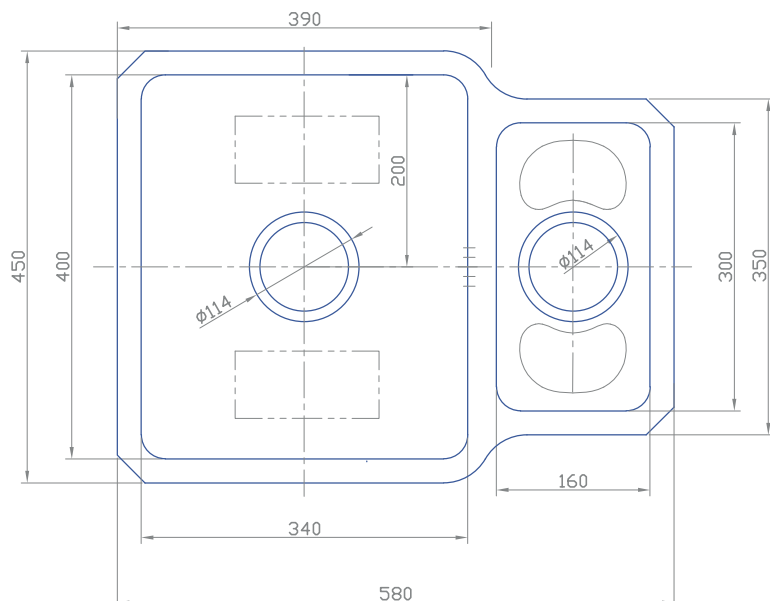

DRACO

Reversible
1.5 Bowl Undermount

Features

Lifetime Warranty

CE Approved

580mm x 450mm overall size, 190mm deep main bowl

Internal 340mm x 400mm (main bowl)
160mm x 300mm (small bowl)

ss304 (0.8mm) steel, powder coated underside

Supplied complete with wastes and hygienic overflow

Minimum cabinet width required 600mm,

Waste disposal compatible

LIFETIME WARRANTY

CE APPROVED

Overflow specifications

LLANDAFF LAMINATES LTD

DISTRIBUTORS OF DECORATIVE LAMINATES, WORKTOPS, SHEET MATERIALS, APPLIANCES & KITCHEN PRODUCTS