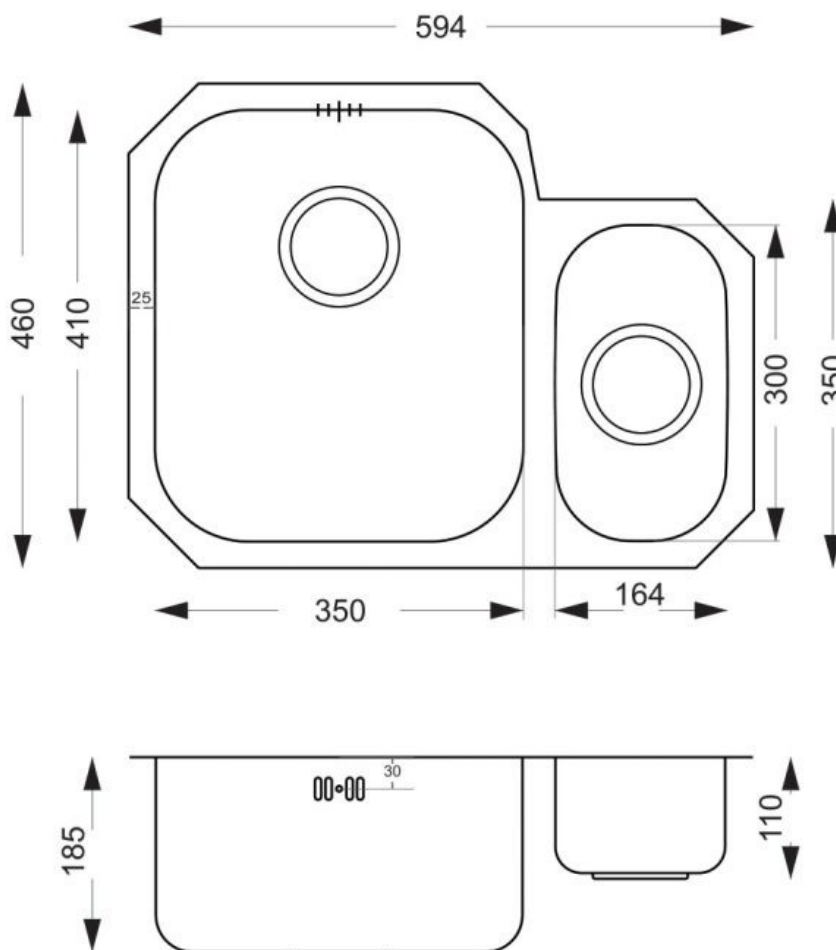

VEGA

1.5 Bowl
LH Main Bowl
Undermount

Features

Lifetime Manufacturers Warranty

CE Approved

594mm x 460mm overall size, 190mm deep main bowl

Internal 350mm x 410mm (main bowl)
164mm x 300mm (small bowl)

ss304 (0.8mm) steel, powder coated underside

Supplied complete with wastes and hygienic overflow

Minimum cabinet width required 600mm

Waste disposal compatible

Overflow specifications

LLANDAFF LAMINATES LTD

DISTRIBUTORS OF DECORATIVE LAMINATES, WORKTOPS, SHEET MATERIALS,
APPLIANCES & KITCHEN PRODUCTS