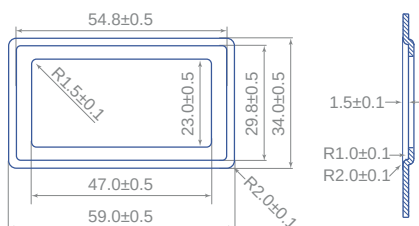

VEGA

1.5 Bowl
LH Main Bowl
Undermount

Features

Lifetime Manufacturers Warranty

CE Approved

594mm x 460mm overall size, 190mm deep main bowl

Internal 350mm x 410mm (main bowl)
164mm x 300mm (small bowl)

ss304 (0.8mm) steel, powder coated underside

Supplied complete with wastes and hygienic overflow

Minimum cabinet width required 600mm

Waste disposal compatible

Overflow specifications

LLANDAFF LAMINATES LTD

DISTRIBUTORS OF DECORATIVE LAMINATES, WORKTOPS, SHEET MATERIALS,
APPLIANCES & KITCHEN PRODUCTS