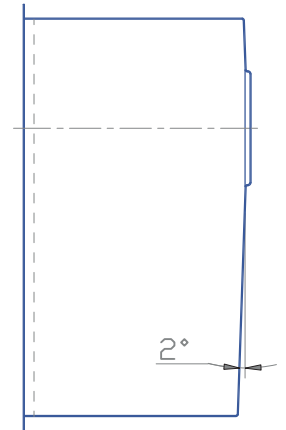

VELA

Compact
Single Bowl
Undermount
or Inset

Features

- Lifetime Manufacturers Warranty
- CE Approved
- 430mm x 430mm overall size, 200mm deep bowl
- Internal 400mm x 400mm bowl
- ss304 (1.0mm) steel, powder coated underside
- Supplied complete with wastes and hygienic overflow
- Minimum cabinet width required 450mm
- Waste disposal compatible