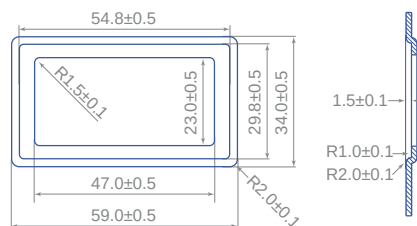

Overflow specifications

LLANDAFF LAMINATES LTD

DISTRIBUTORS OF DECORATIVE LAMINATES, WORKTOPS, SHEET MATERIALS,
APPLIANCES & KITCHEN PRODUCTS

Unit B, Capital Point,
Capital Business Park,
Parkway, Cardiff, CF3 2PY

02920 777 333

www.llandafflaminates.co.uk

sales@llandafflaminates.co.uk