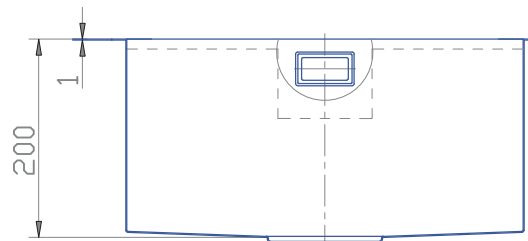

VELA

Compact
Single Bowl
Undermount
or Inset

Features

- Lifetime Manufacturers Warranty
- CE Approved
- 430mm x 430mm overall size, 200mm deep bowl
- Internal 400mm x 400mm bowl
- ss304 (1.0mm) steel, powder coated underside
- Supplied complete with wastes and hygienic overflow
- Minimum cabinet width required 450mm
- Waste disposal compatible