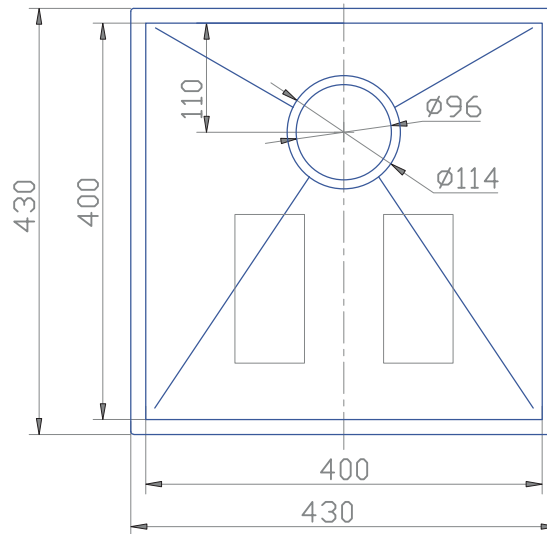

VELA

Compact
Single Bowl
Undermount
or Inset

Features

- Lifetime Manufacturers Warranty
- CE Approved
- 430mm x 430mm overall size, 200mm deep bowl
- Internal 400mm x 400mm bowl
- ss304 (1.0mm) steel, powder coated underside
- Supplied complete with wastes and hygienic overflow
- Minimum cabinet width required 450mm
- Waste disposal compatible