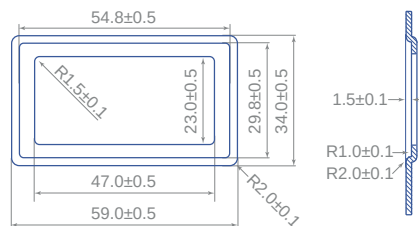

Overflow specifications

LLANDAFF LAMINATES LTD

DISTRIBUTORS OF DECORATIVE LAMINATES, WORKTOPS, SHEET MATERIALS,
APPLIANCES & KITCHEN PRODUCTS

Unit B, Capital Point,
Capital Business Park,
Parkway, Cardiff, CF3 2PY

02920 777 333

www.llandafflaminates.co.uk

sales@llandafflaminates.co.uk