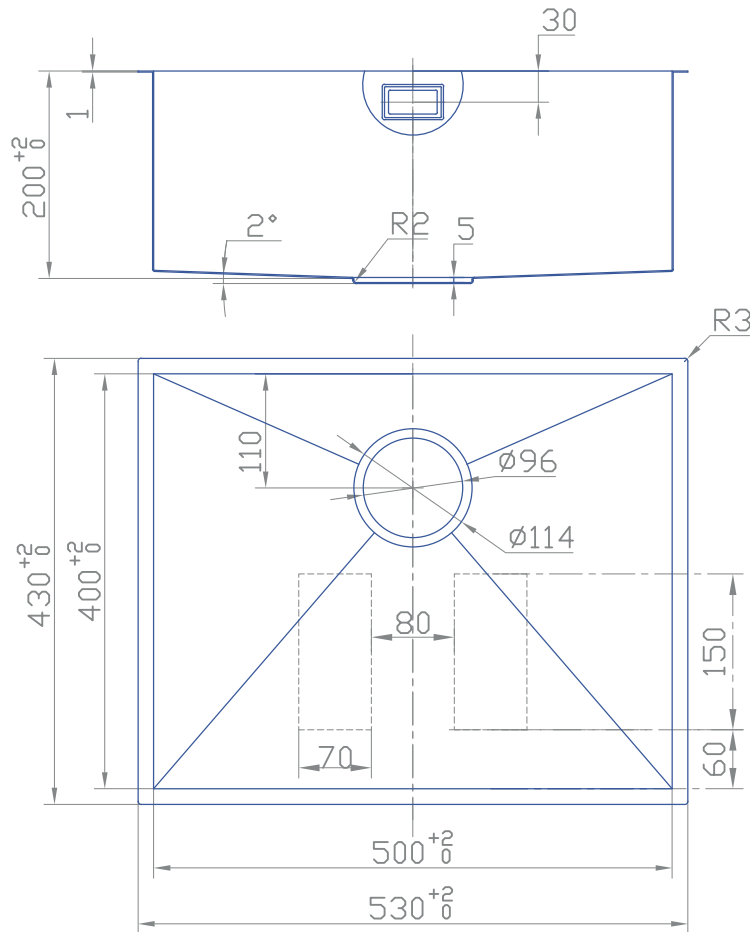

VELA

Large Single Bowl Undermount or Inset

Features

- Lifetime Manufacturers Warranty
- CE Approved
- 530mm x 430mm overall size, 200mm deep bowl
- Internal 500mm x 400mm bowl
- ss304 (1.0mm) steel, powder coated underside
- Supplied complete with wastes and hygienic overflow
- Minimum cabinet width required 600mm
- Waste disposal compatible