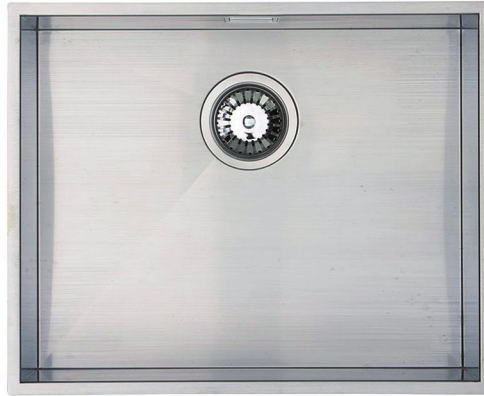

VELA

Large Single Bowl Undermount or Inset

Features

- Lifetime Manufacturers Warranty
- CE Approved
- 530mm x 430mm overall size, 200mm deep bowl
- Internal 500mm x 400mm bowl
- ss304 (1.0mm) steel, powder coated underside
- Supplied complete with wastes and hygienic overflow
- Minimum cabinet width required 600mm
- Waste disposal compatible