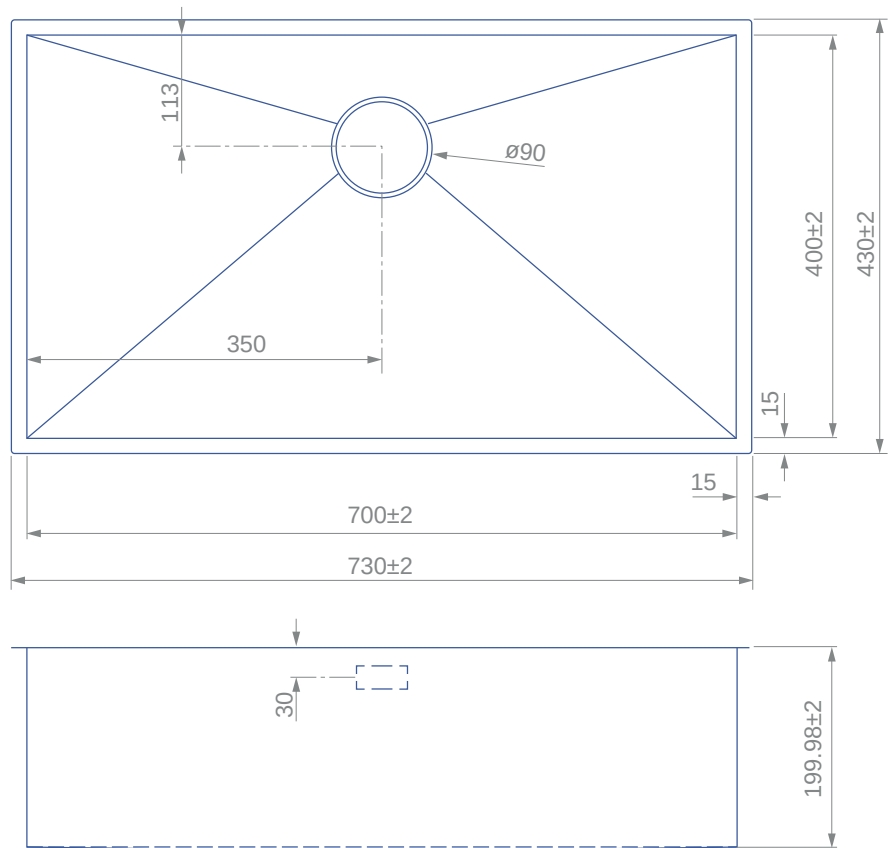

VELA

Super Large Single Bowl Undermount or Inset

Features

Lifetime Manufacturers Warranty

CE Approved

730mm x 430mm overall size, 200mm deep bowl

Internal 700mm x 400mm bowl

ss304 (1.0mm) steel, powder coated underside

Supplied complete with wastes and hygienic overflow

Minimum cabinet width required 800mm

Waste disposal compatible

Overflow specifications

LLANDAFF LAMINATES LTD

DISTRIBUTORS OF DECORATIVE LAMINATES, WORKTOPS, SHEET MATERIALS, APPLIANCES & KITCHEN PRODUCTS