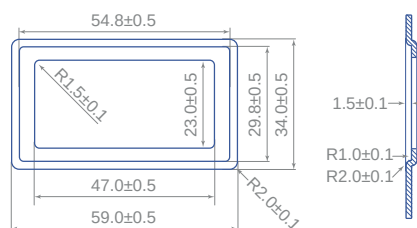

VELA

Super Large Single Bowl Undermount or Inset

Features

Lifetime Manufacturers Warranty

CE Approved

730mm x 430mm overall size, 200mm deep bowl

Internal 700mm x 400mm bowl

ss304 (1.0mm) steel, powder coated underside

Supplied complete with wastes and hygienic overflow

Minimum cabinet width required 800mm

Waste disposal compatible

Overflow specifications

LLANDAFF LAMINATES LTD

DISTRIBUTORS OF DECORATIVE LAMINATES, WORKTOPS, SHEET MATERIALS, APPLIANCES & KITCHEN PRODUCTS