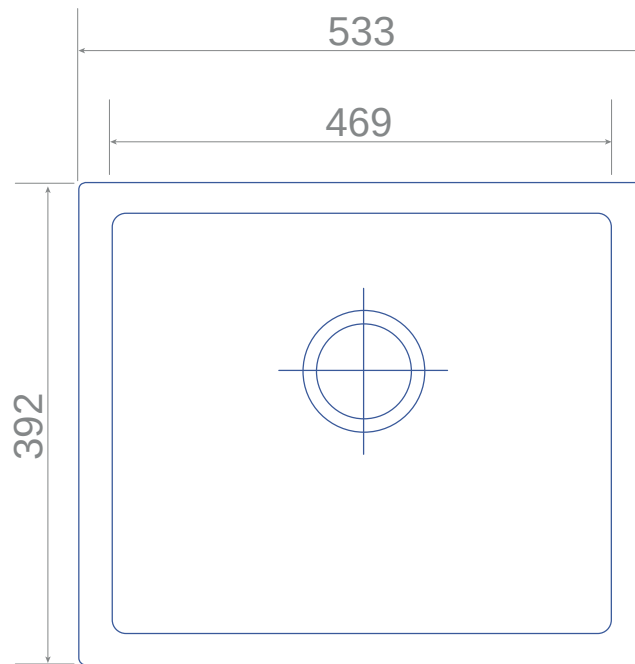

Features

- Lifetime Manufacturers Warranty
- CE Approved
- 533mm x 457mm overall size, 209mm deep bowl
- 469mm x 394mm internal bowl size
- For use as an undermount
- 80% Quartz content with ULTRA CLEAN anti-bacterial formula
- Supplied complete with waste, hygienic overflow and fitting clips
- Minimum cabinet width required 600mm

**LIFETIME
WARRANTY**

**CE
APPROVED**