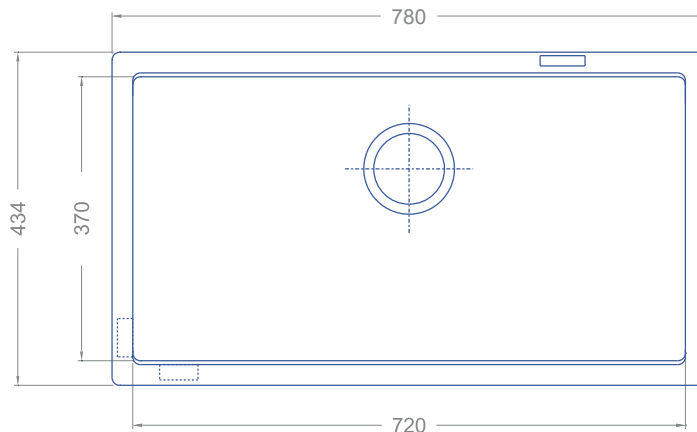

### Large Single Bowl Undermount

#### Features

- Lifetime Manufacturers Warranty
- CE Approved
- 780mm x 434mm overall size, 220mm deep bowl
- 720mm x 370mm internal bowl size
- 80% Quartz content with ULTRA CLEAN anti-bacterial formula
- Supplied complete with waste, hygienic overflow and fitting clips
- Minimum cabinet width required 800mm