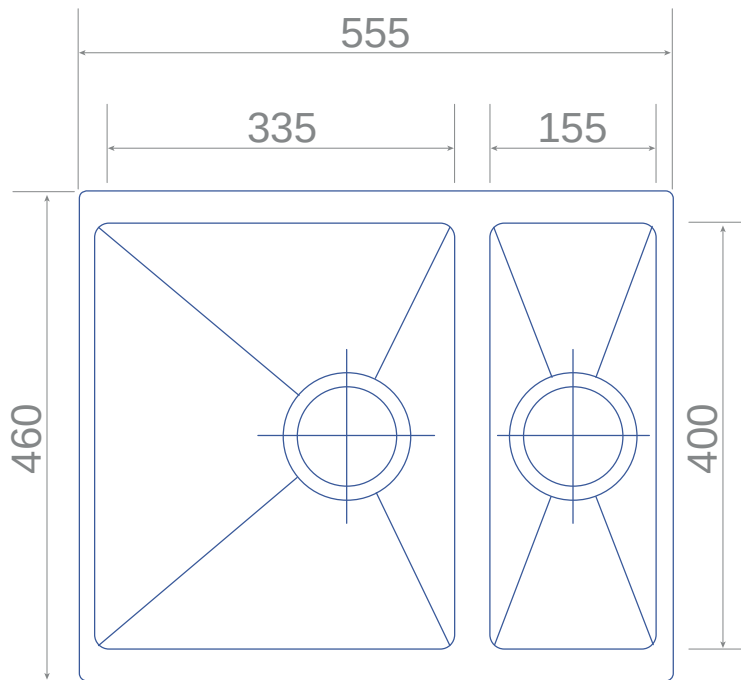

Features

- Lifetime Manufacturers Warranty
- CE Approved
- 555mm x 460mm overall size, 200mm deep bowl
- Internal 335mm x 400mm (main bowl)
  155mm x 400 (half bowl)
- For use as an undermount
- 80% Quartz content with ULTRA CLEAN anti-bacterial formula
- Supplied complete with waste, hygienic overflow and fitting clips
- Minimum cabinet width required 600mm

LIFETIME WARRANTY

CE APPROVED