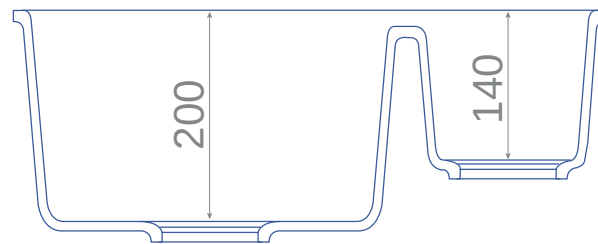

Features

- Lifetime Manufacturers Warranty
- CE Approved
- 555mm x 460mm overall size, 200mm deep bowl
- Internal 335mm x 400mm (main bowl)
  155mm x 400 (half bowl)
- For use as an undermount
- 80% Quartz content with ULTRA CLEAN anti-bacterial formula
- Supplied complete with waste, hygienic overflow and fitting clips
- Minimum cabinet width required 600mm

LIFETIME WARRANTY

CE APPROVED